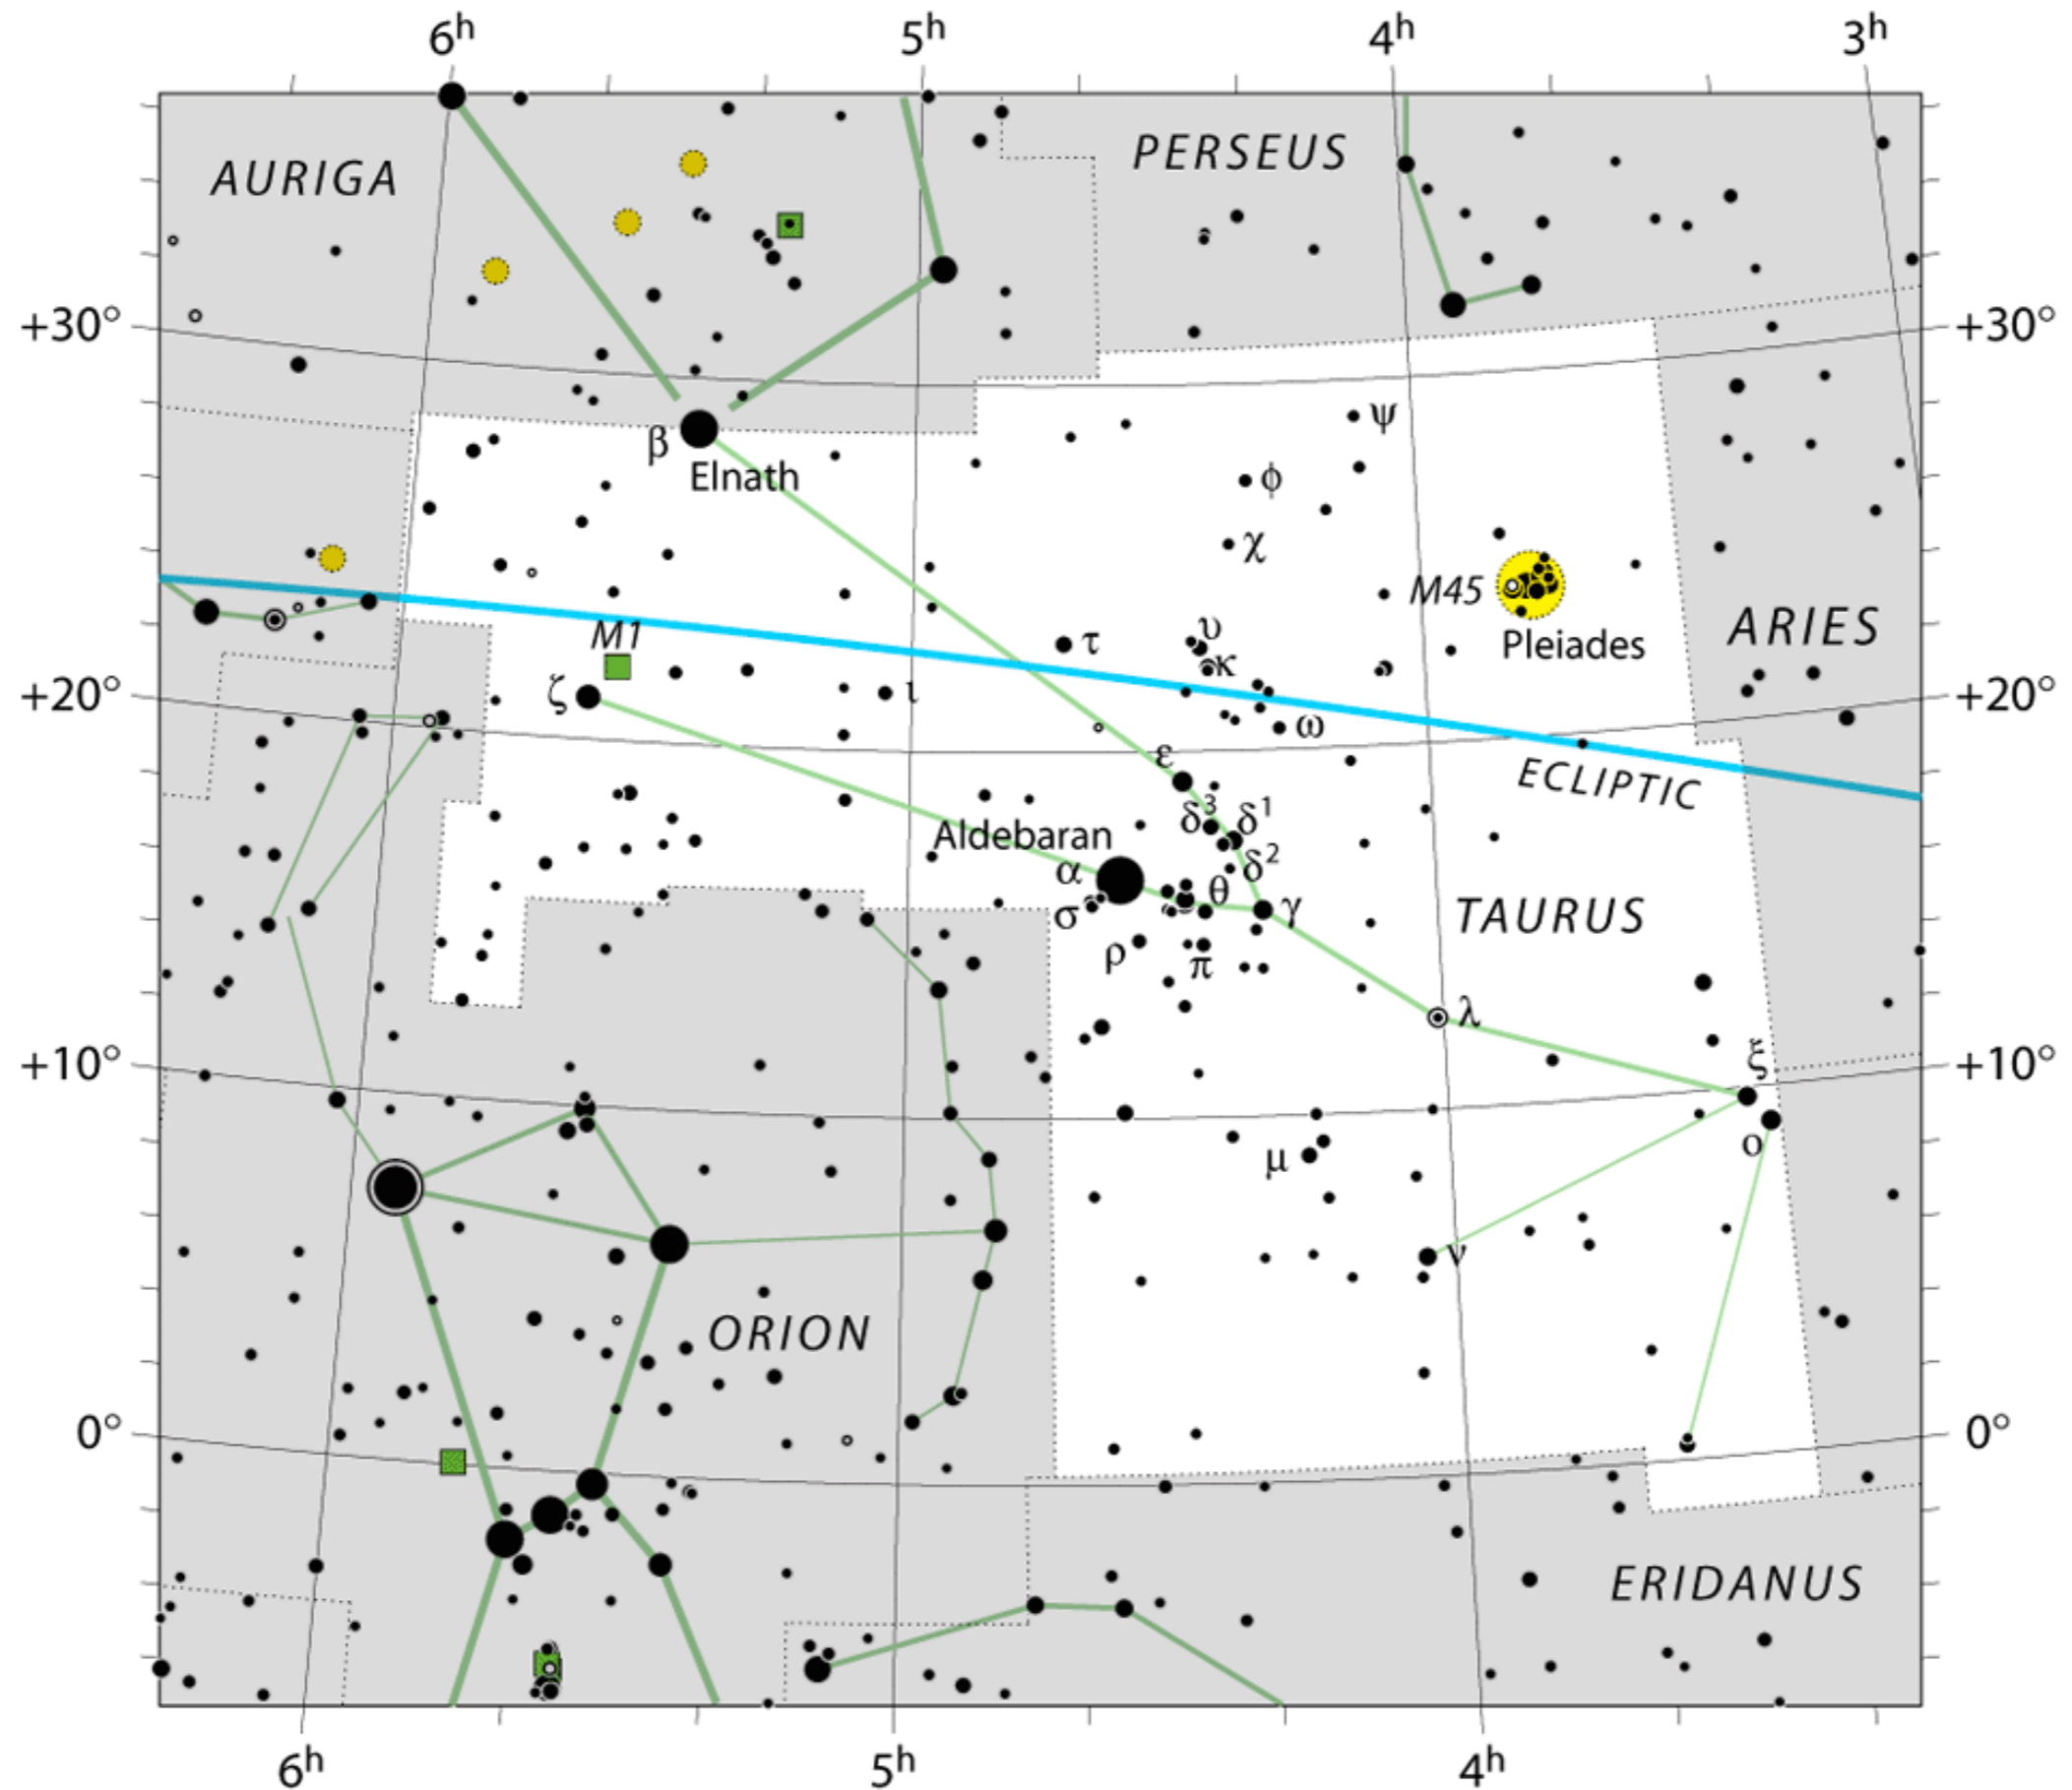

Taurus - the Bull

"The
Pleiades"

Aldebaran

Orion's Belt

Taurus - the Bull

Taurus - the Bull

Neighbourhood

Auriga

Perseus

Aries

Orion

Eridanus

Taurus - the bull

Visibility - Winter

22:00 GMT transit - January

Double stars - θ , κ , σ , ϕ , ξ

Variable star - λ tau - 4 day eclipsing binary

| Type | NGC/IC | Messier/Caldwell | Name |
|------|--------|------------------|--------------|
| SN | 1952 | M1 | Crab Nebula |
| OC | | M45 | The Pleiades |
| OC | Mel 25 | C41 | Hyades |