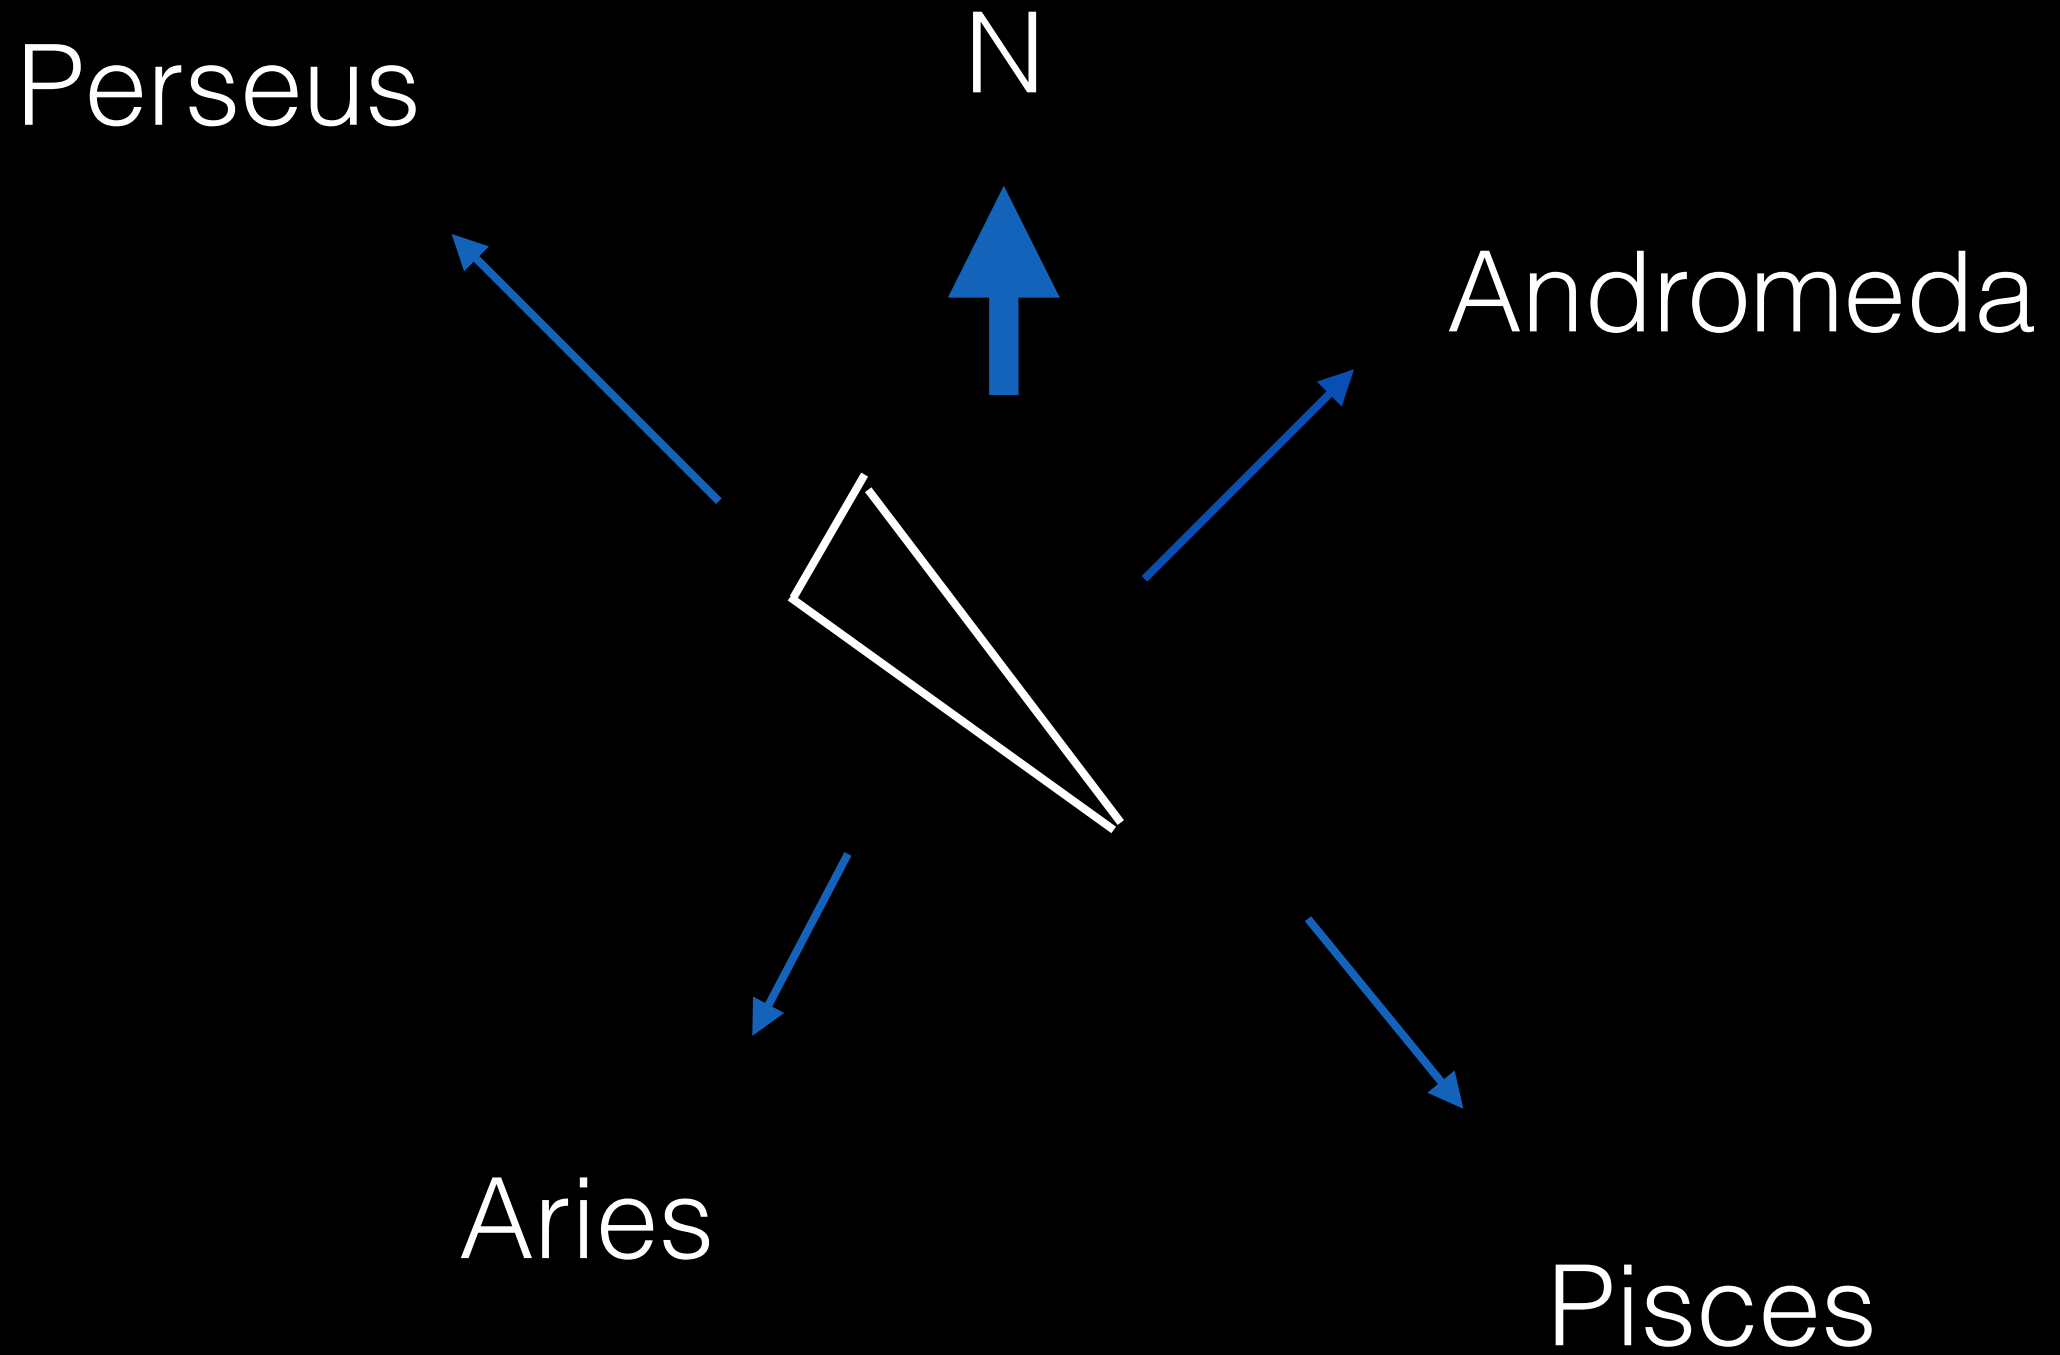

Triangulum - the triangle

Finding Triangulum

Triangulum - the triangle

Triangulum - the triangle

Neighbourhood

Triangulum - the triangle

Visibility - Autumn / Winter

22:00 GMT transit - November / December

Double stars - no significant doubles

Type	NGC/IC	Messier/Caldwell	Name
GX	598	M33	Triangulum Galaxy