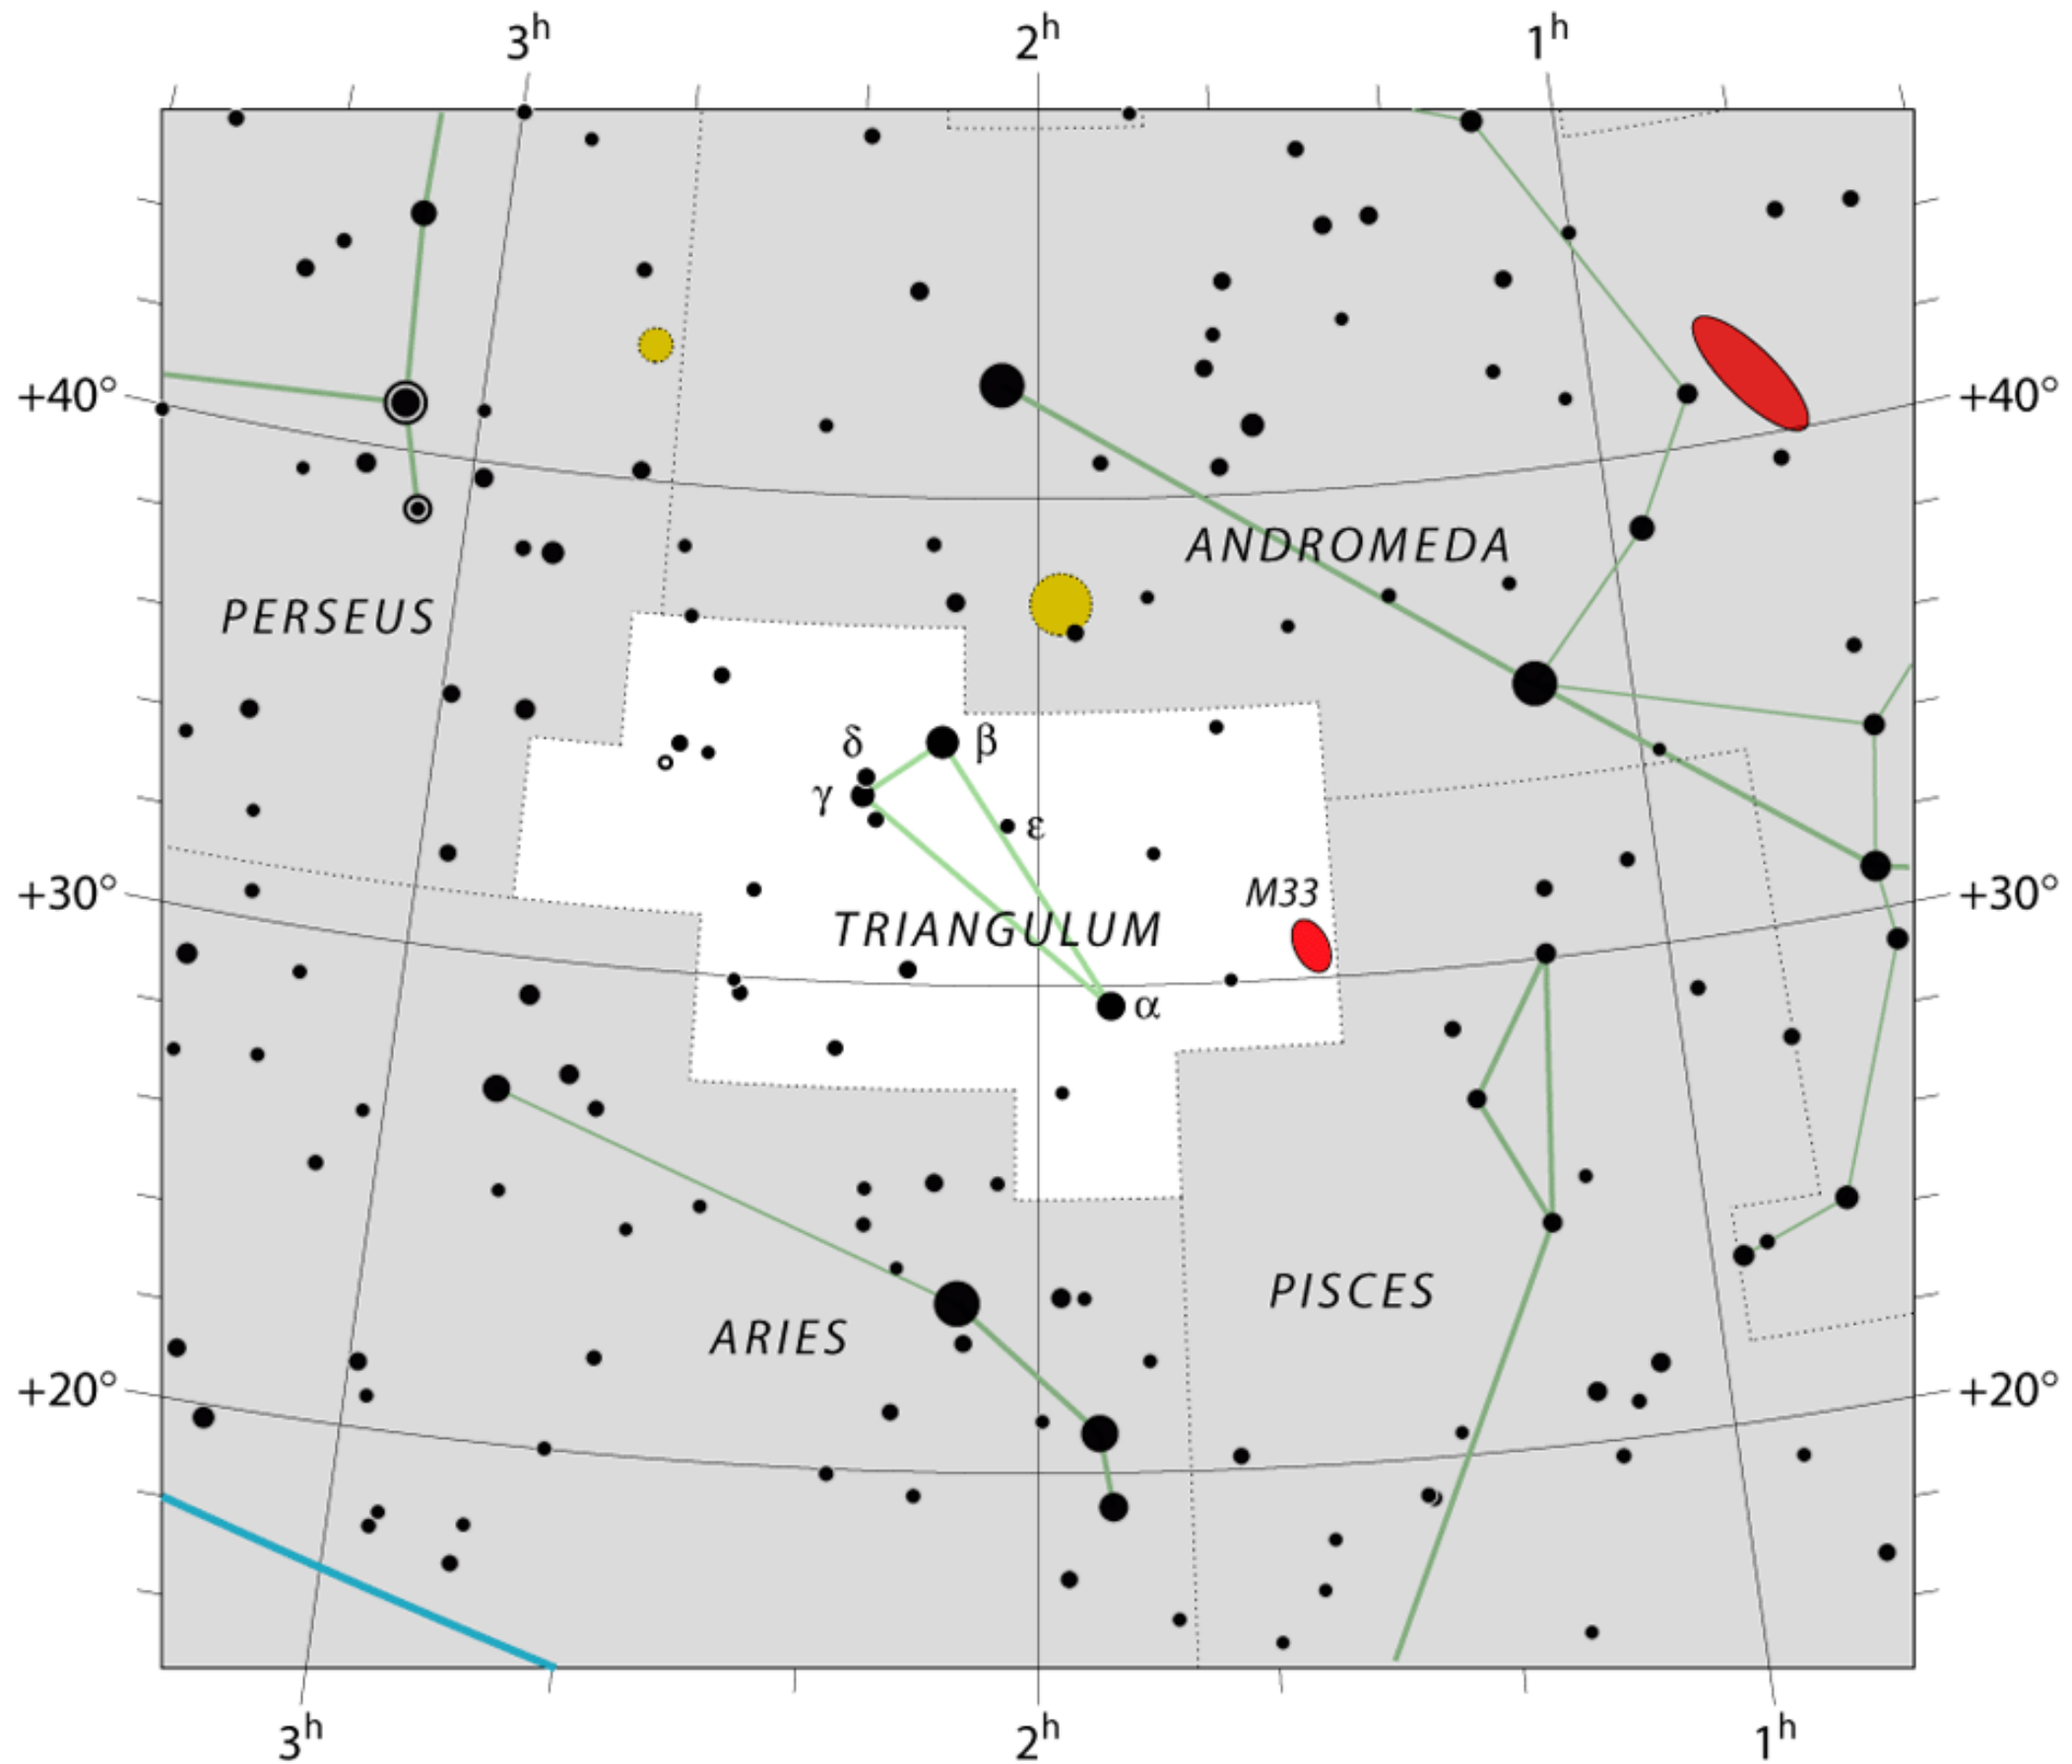

Triangulum - the triangle

Finding Triangulum

Triangulum - the triangle

Triangulum - the triangle

Neighbourhood

Triangulum - the triangle

Visibility - Autumn / Winter

22:00 GMT transit - November / December

Double stars - no significant doubles

Type	NGC/IC	Messier/Caldwell	Name
GX	598	M33	Triangulum Galaxy