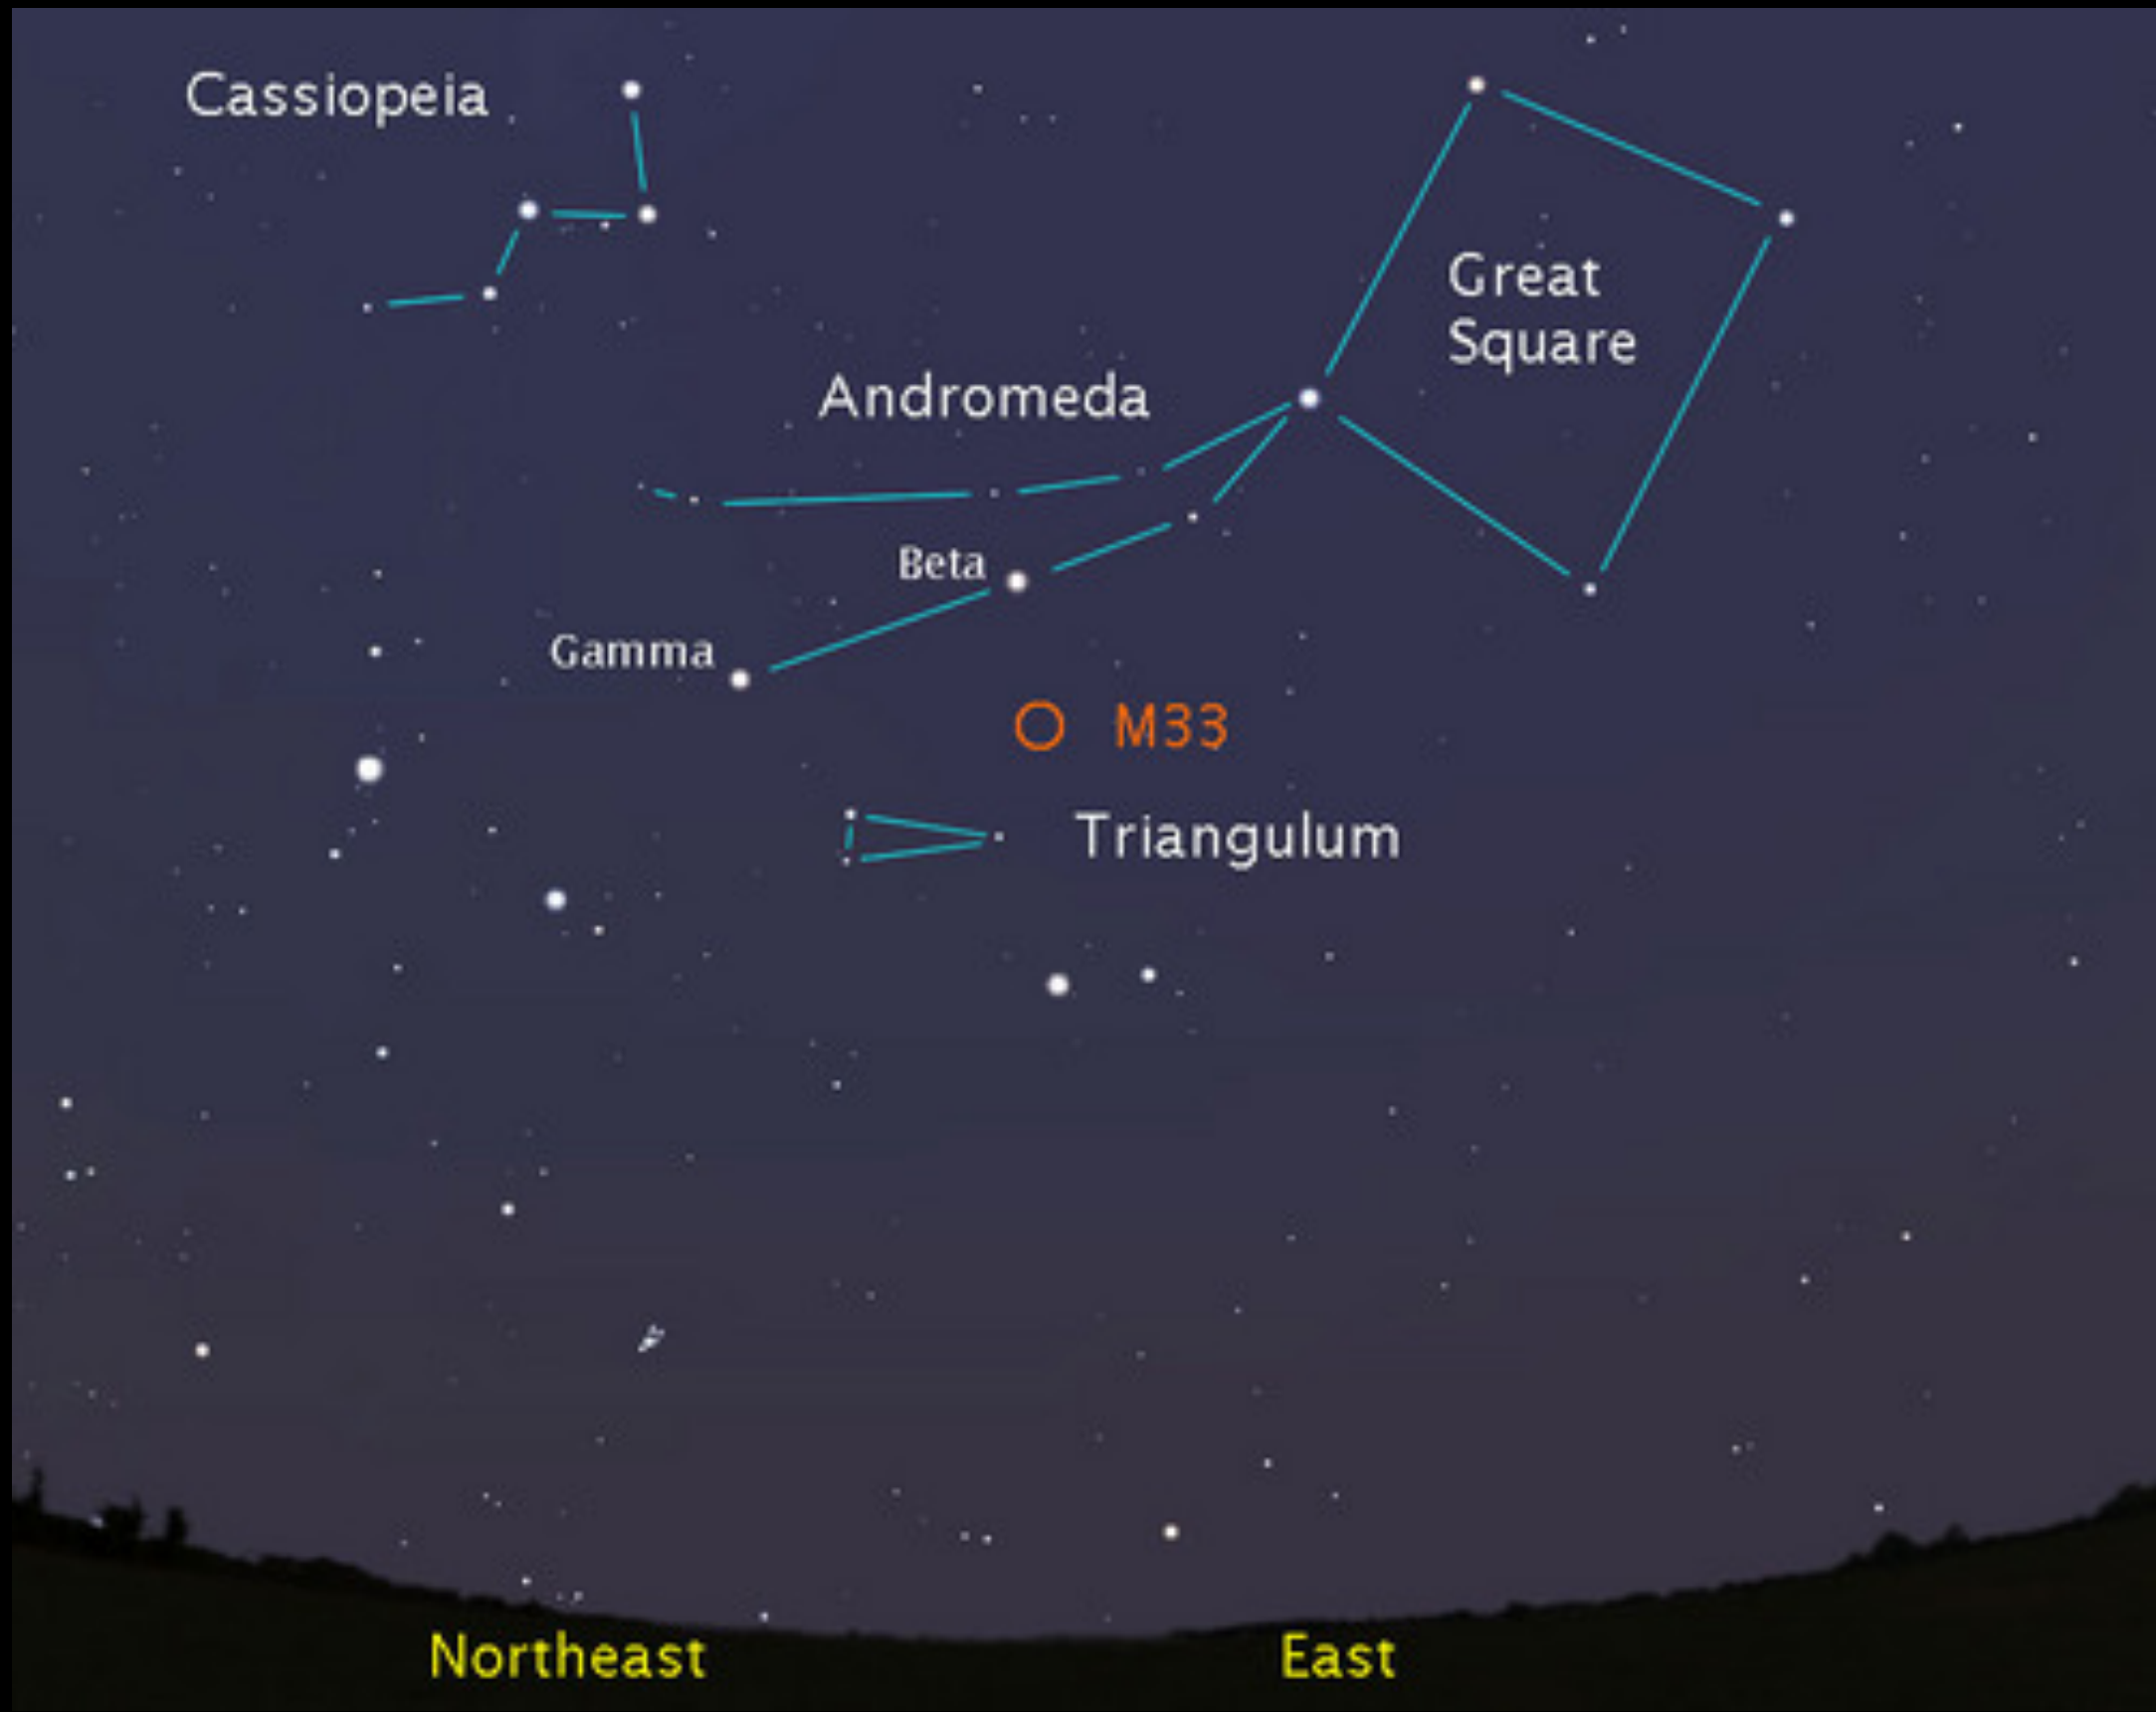

Triangulum - the triangle

Finding Triangulum

Triangulum - the triangle

Triangulum - the triangle

Neighbourhood

Triangulum - the triangle

Visibility - Autumn / Winter

22:00 GMT transit - November / December

Double stars - no significant doubles

Type	NGC/IC	Messier/Caldwell	Name
GX	598	M33	Triangulum Galaxy