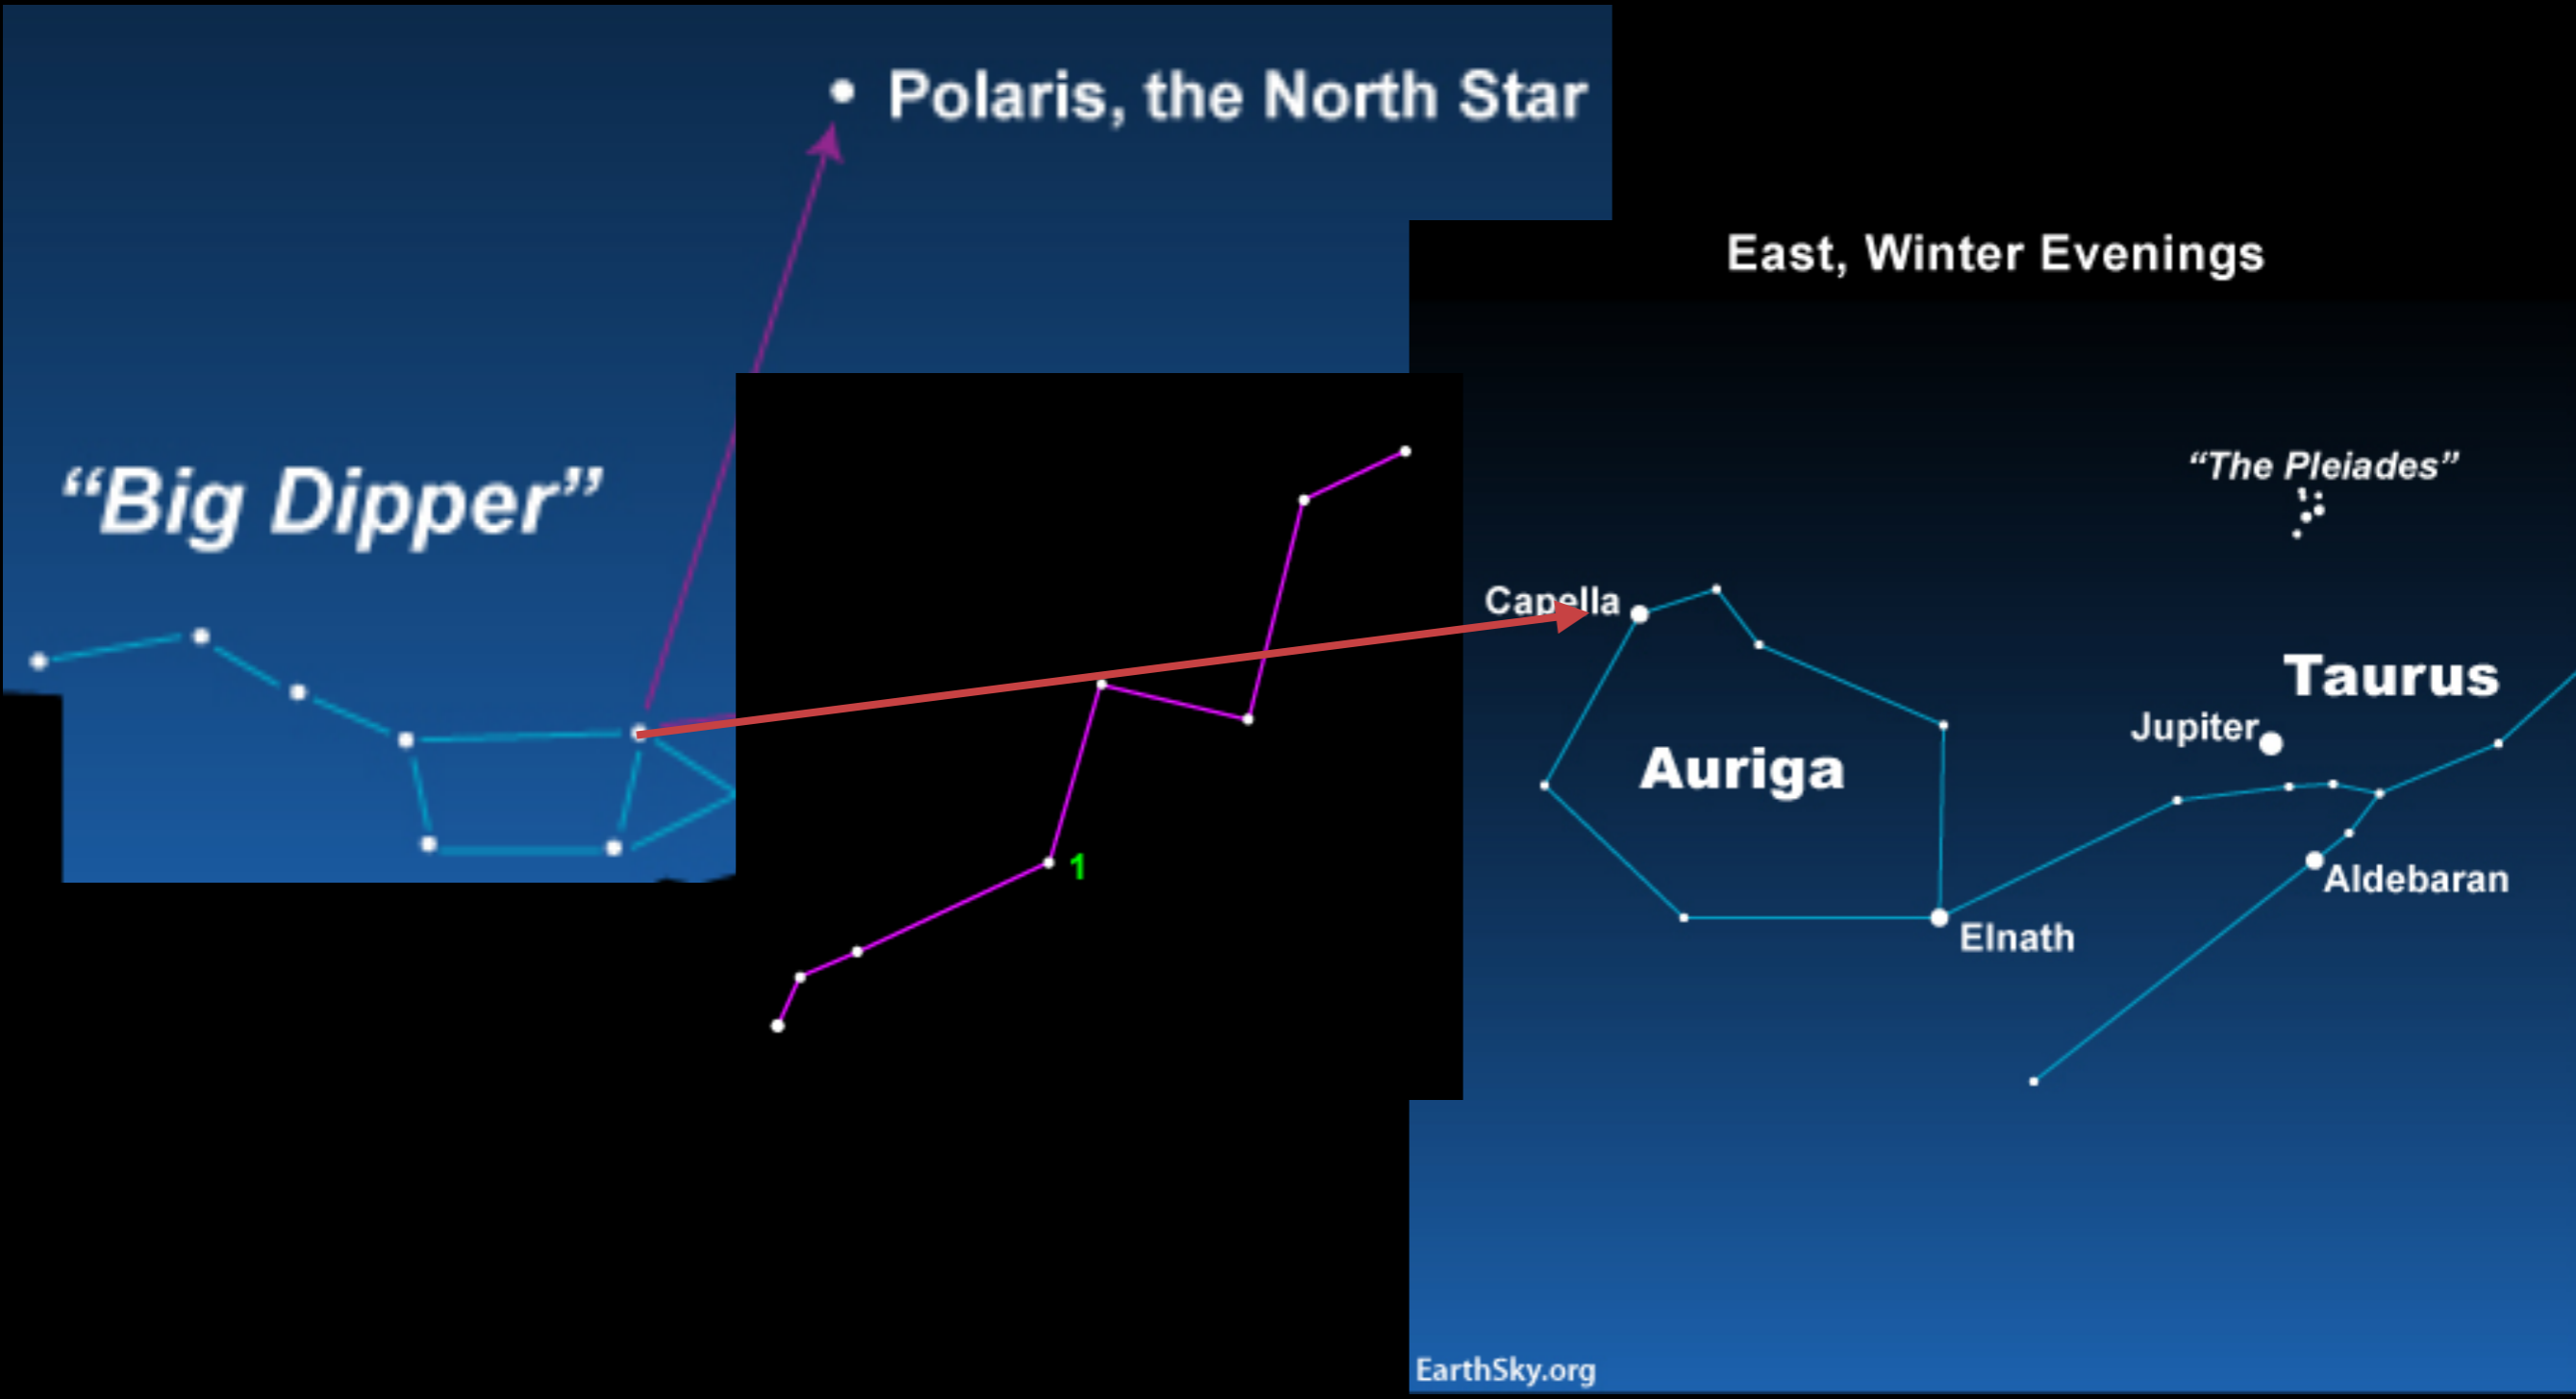

Lynx - the lynx

Finding Lynx

• Polaris, the North Star

“Big Dipper”

East, Winter Evenings

“The Pleiades”

Capella

Auriga

Taurus

Jupiter

Elnath

Aldebaran

1

Lynx - the lynx

Lynx - the lynx

Neighbourhood

N

Camelopardalis

Ursa Major

Auriga

Gemini

Leo

Cancer

Lynx - the lynx

Visibility - Winter

22:00 GMT transit - February

Double stars - none of note

Type	NGC/IC	Messier/Caldwell	Name
GC	NGC 2419	C25	