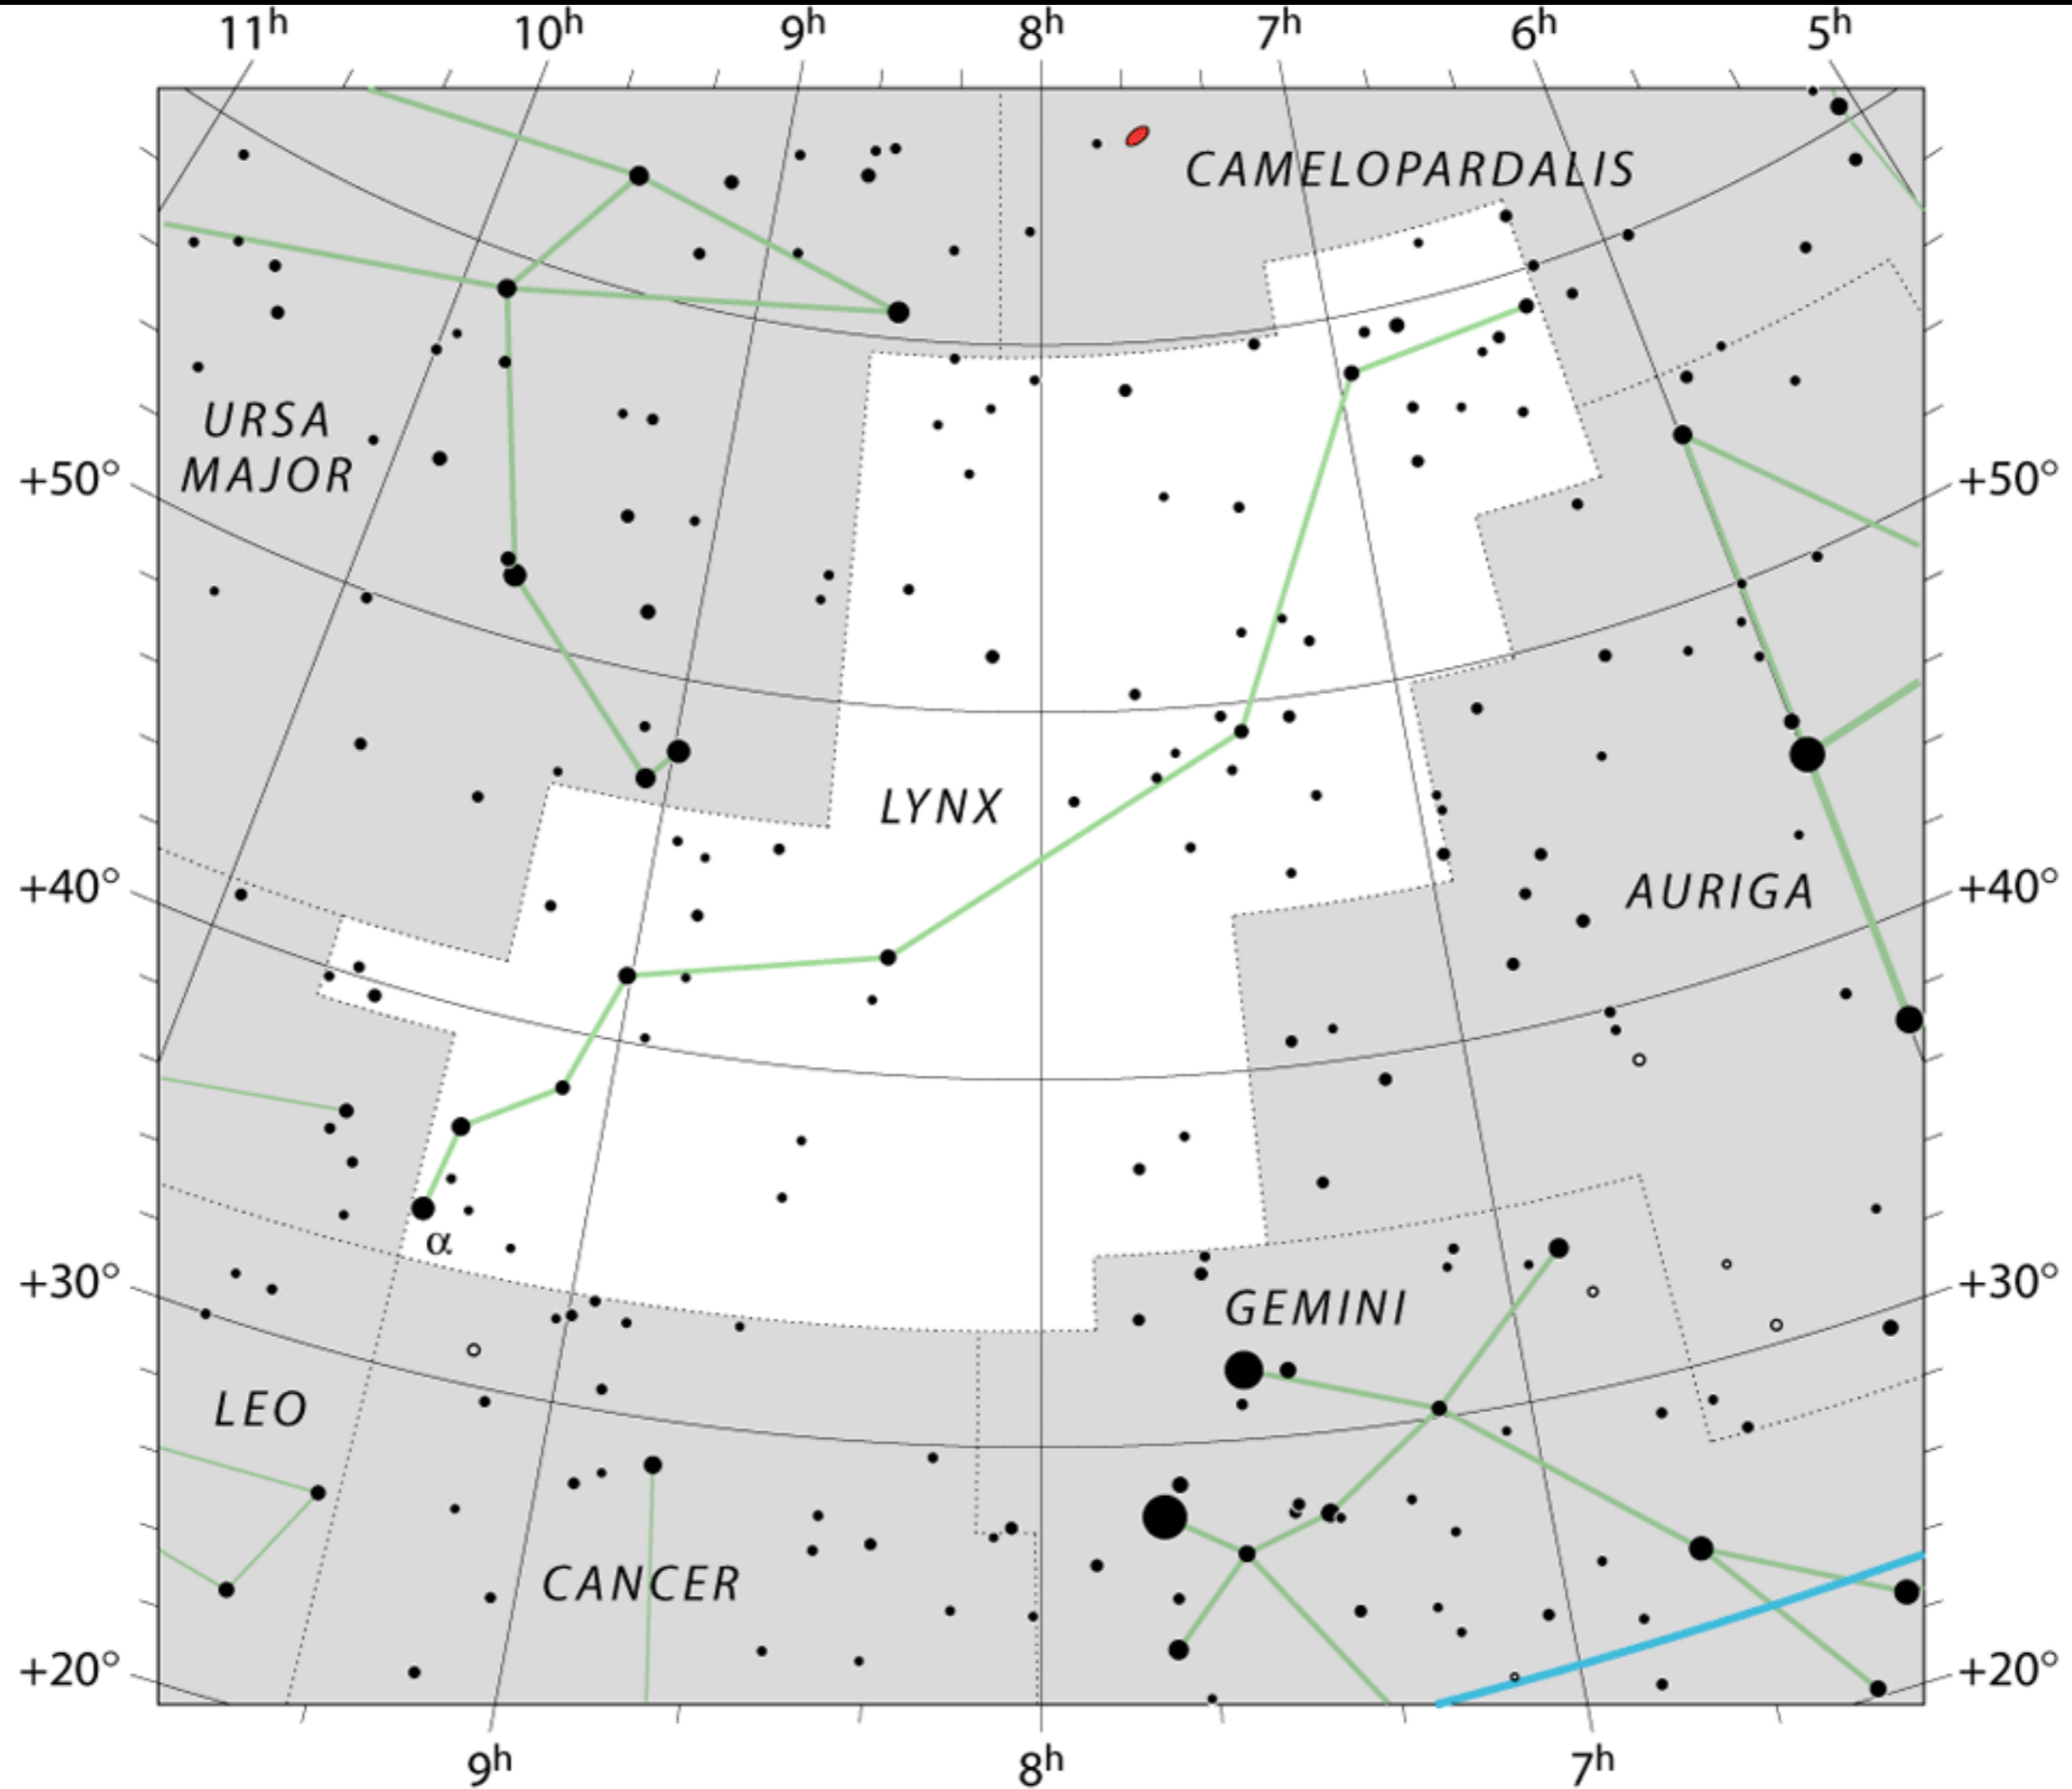

Lynx - the lynx

Finding Lynx

• Polaris, the North Star

“Big Dipper”

East, Winter Evenings

“The Pleiades”

Capella

Auriga

Taurus

Jupiter

Elnath

Aldebaran

1

Lynx - the lynx

Lynx - the lynx

Neighbourhood

N

Camelopardalis

Ursa Major

Auriga

Gemini

Leo

Cancer

Lynx - the lynx

Visibility - Winter

22:00 GMT transit - February

Double stars - none of note

Type	NGC/IC	Messier/Caldwell	Name
GC	NGC 2419	C25	